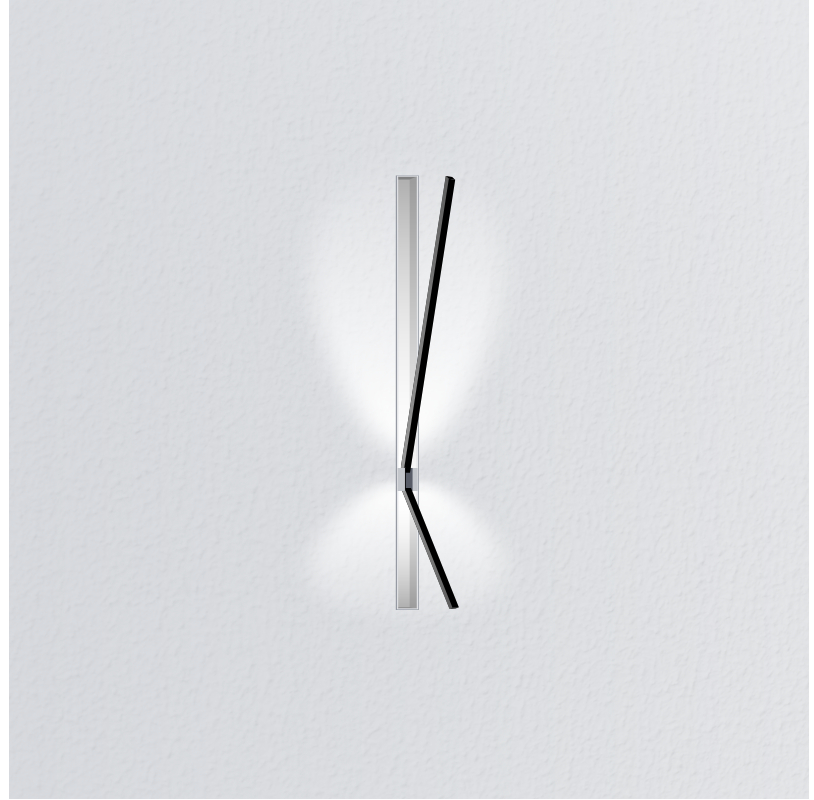

GENERAL

Series: Spillo
 Subseries: Spillo 2 Rod
 Brand: Icone
 Division: Design
 Mounting Type: Recessed
 Mounting Location: Wall
 Subcategory: Ambient

PHYSICAL

Shape: Rectangle
 Width (mm): 33
 Width (in): 1 5/16
 Height (mm): 750
 Height (in): 29 1/2
 Min. Recessing Depth (mm): 30
 Min. Recessing Depth (in): 1 3/16
 Light Distribution: Adjustable
[Fixture Finish: WHI / BLK / CHR / BGD](#)
 Fixture Material: Brass

LED

[Color Temperature \(°K\): 2700 / 3000](#)
 Nominal Lumen (lm): 770
 CRI: >90 CRI
 Lamp Life (hrs): 50000

OPTICAL

Adjustability: Tilt 90°

RATINGS AND CERTIFICATIONS

Certified By: Certified for North American Standards
 IP rating: IP20

GENERAL

Series: Spillo
 Subseries: Spillo 2 Rod
 Brand: Icone
 Division: Design
 Mounting Type: Recessed
 Mounting Location: Wall
 Subcategory: Ambient

PHYSICAL

Shape: Rectangle
 Width (mm): 33
 Width (in): 1 ⁵/₁₆
 Height (mm): 1150
 Height (in): 45 ¹/₄
 Min. Recessing Depth (mm): 30
 Min. Recessing Depth (in): 1 ³/₁₆
 Light Distribution: Adjustable
 Fixture Finish: WHI / BLK / CHR / BGD
 Fixture Material: Brass