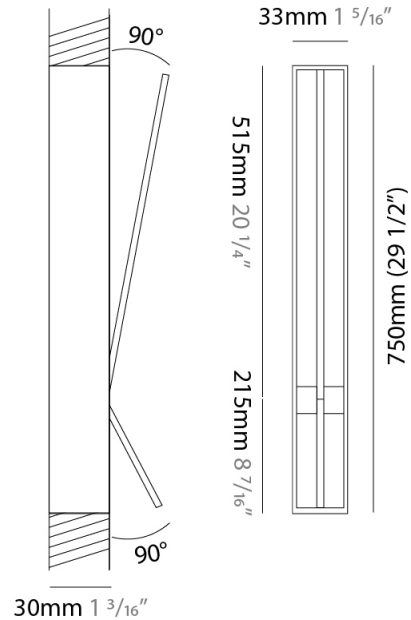

GENERAL

Series: Spillo
 Subseries: Spillo 2 Rod
 Brand: Icone
 Division: Design
 Mounting Type: Recessed
 Mounting Location: Wall
 Subcategory: Ambient

PHYSICAL

Shape: Rectangle
 Width (mm): 33
 Width (in): 1 5/16
 Height (mm): 750
 Height (in): 29 1/2
 Min. Recessing Depth (mm): 30
 Min. Recessing Depth (in): 1 3/16
 Light Distribution: Adjustable
[Fixture Finish: WHI / BLK / CHR / BGD](#)
 Fixture Material: Brass

LED

[Color Temperature \(°K\): 2700 / 3000](#)
 Nominal Lumen (lm): 770
 CRI: >90 CRI
 Lamp Life (hrs): 50000

OPTICAL

Adjustability: Tilt 90°

RATINGS AND CERTIFICATIONS

Certified By: Certified for North American Standards
 IP rating: IP20

GENERAL

Series: Spillo
 Subseries: Spillo 2 Rod
 Brand: Icone
 Division: Design
 Mounting Type: Recessed
 Mounting Location: Wall
 Subcategory: Ambient

PHYSICAL

Shape: Rectangle
 Width (mm): 33
 Width (in): 1 ⁵/₁₆
 Height (mm): 1150
 Height (in): 45 ¹/₄
 Min. Recessing Depth (mm): 30
 Min. Recessing Depth (in): 1 ³/₁₆
 Light Distribution: Adjustable
 Fixture Finish: WHI / BLK / CHR / BGD
 Fixture Material: Brass